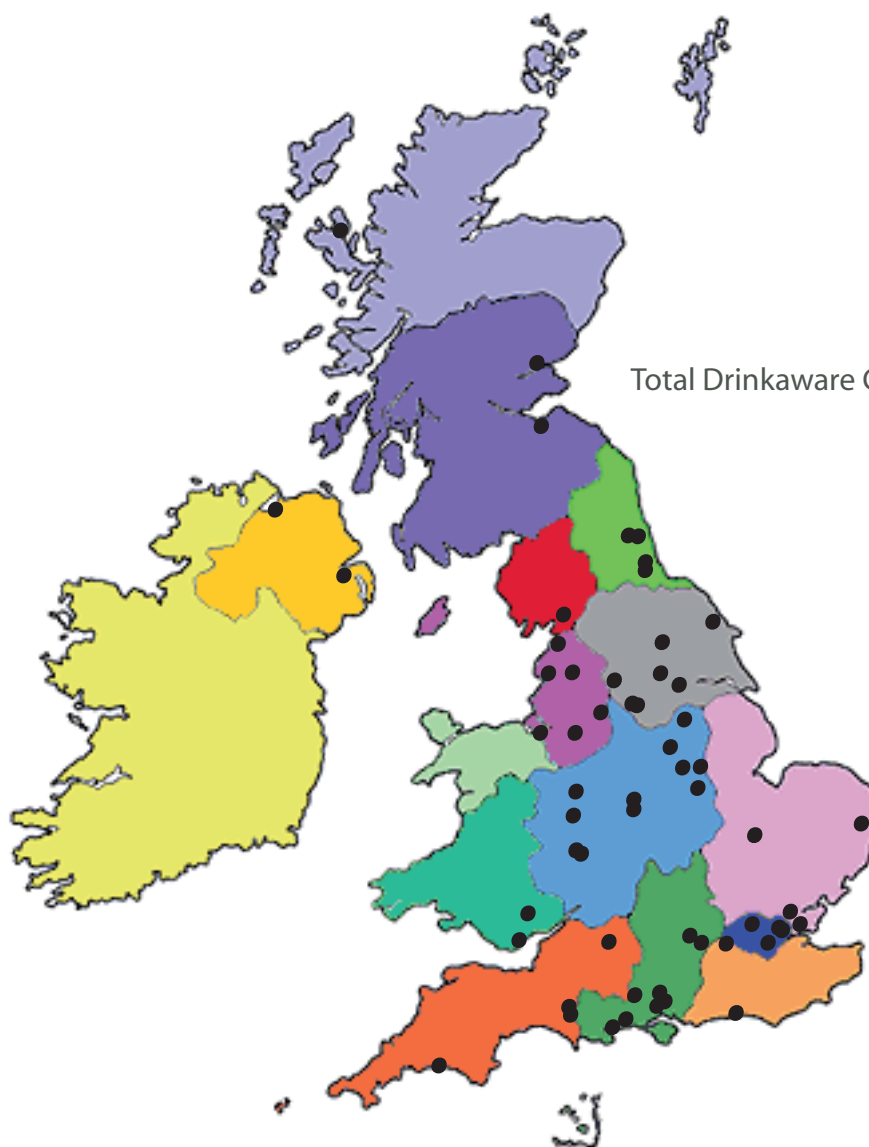

THE **DH** RINKAWARE TRUST

2006 Funded Projects by Region

Projects Funded: 58
Total Drinkaware Contribution: £98,105.26